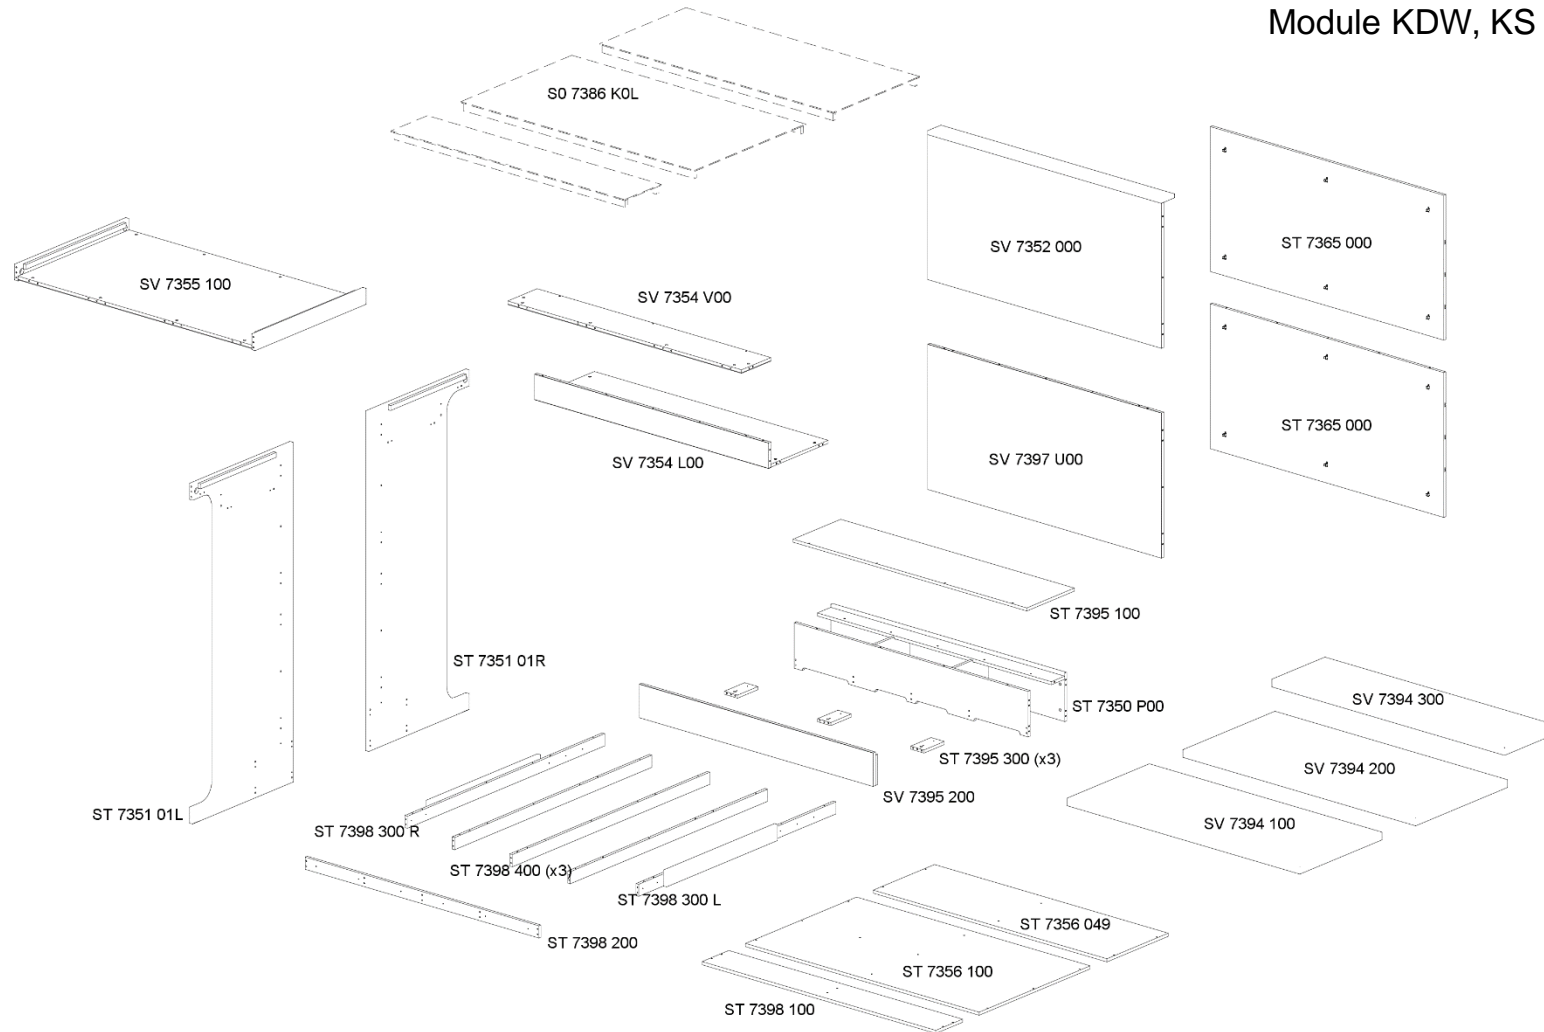

Assembly instructions – drawings (pages 15)

WE ARE LIBRARY PEOPLE®

Cocoon Kids-Lounge L & XL

Module KDW - assembled

WE ARE LIBRARY PEOPLE®

Cocoon Kids-Lounge

Module KDW, KS & C - exploded

WE ARE LIBRARY PEOPLE®