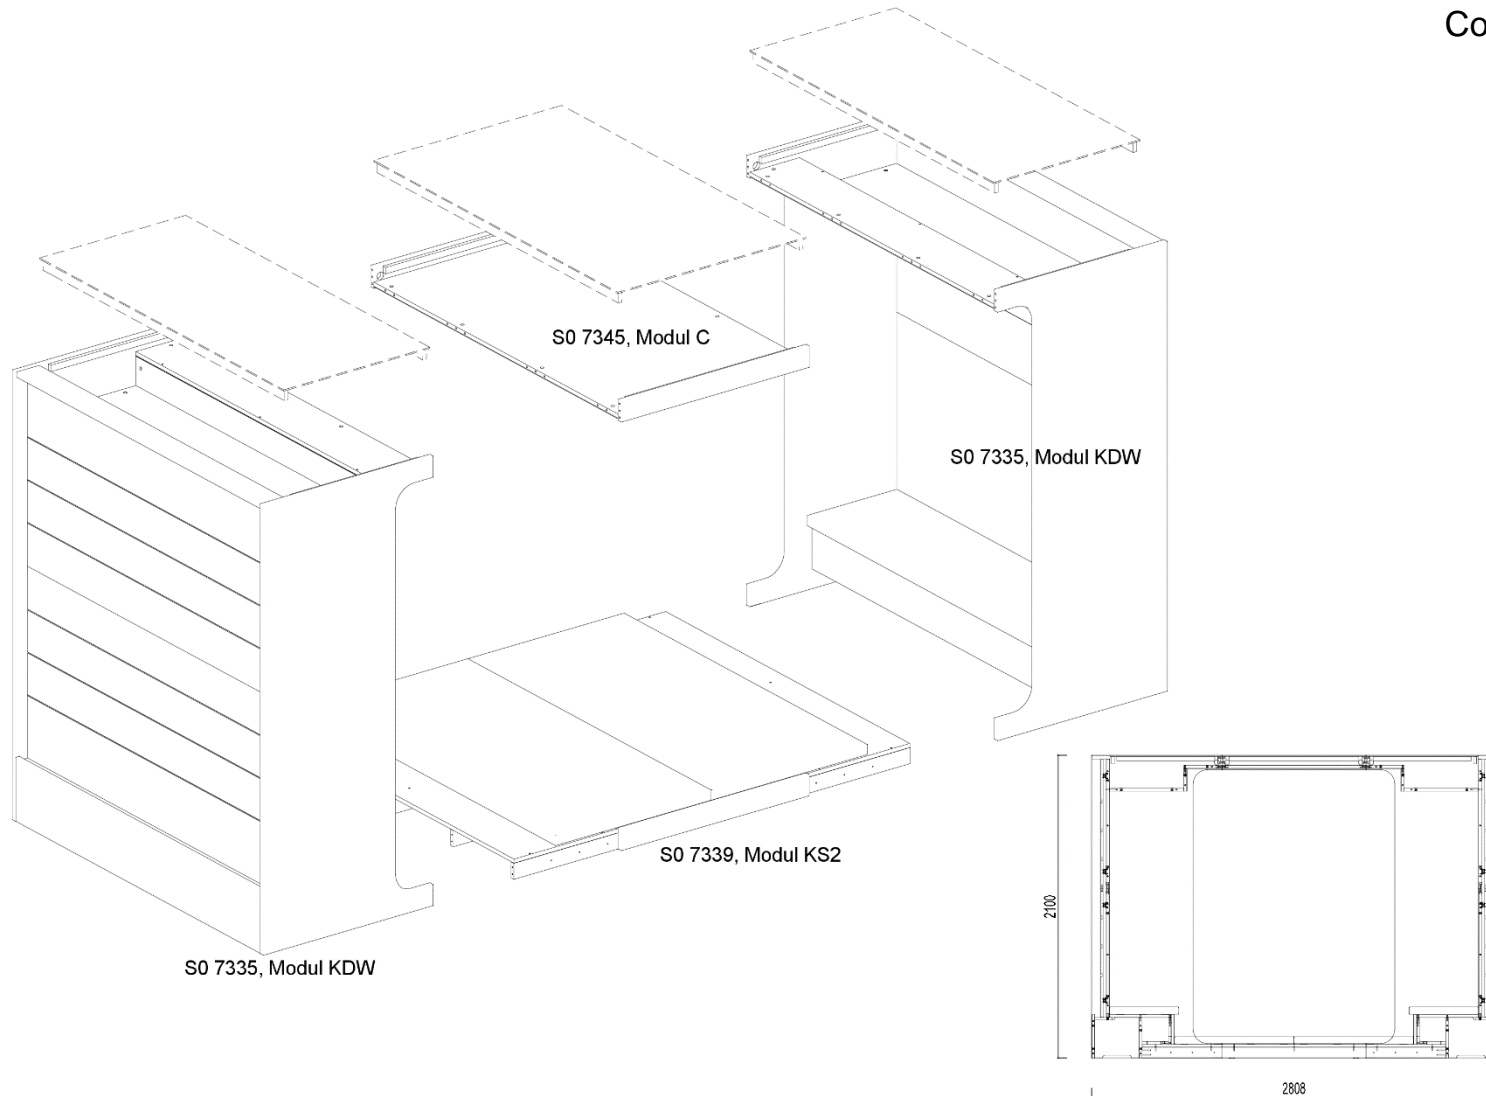

WE ARE LIBRARY PEOPLE®

Cocoon Kids-Lounge XL

Complete lounge