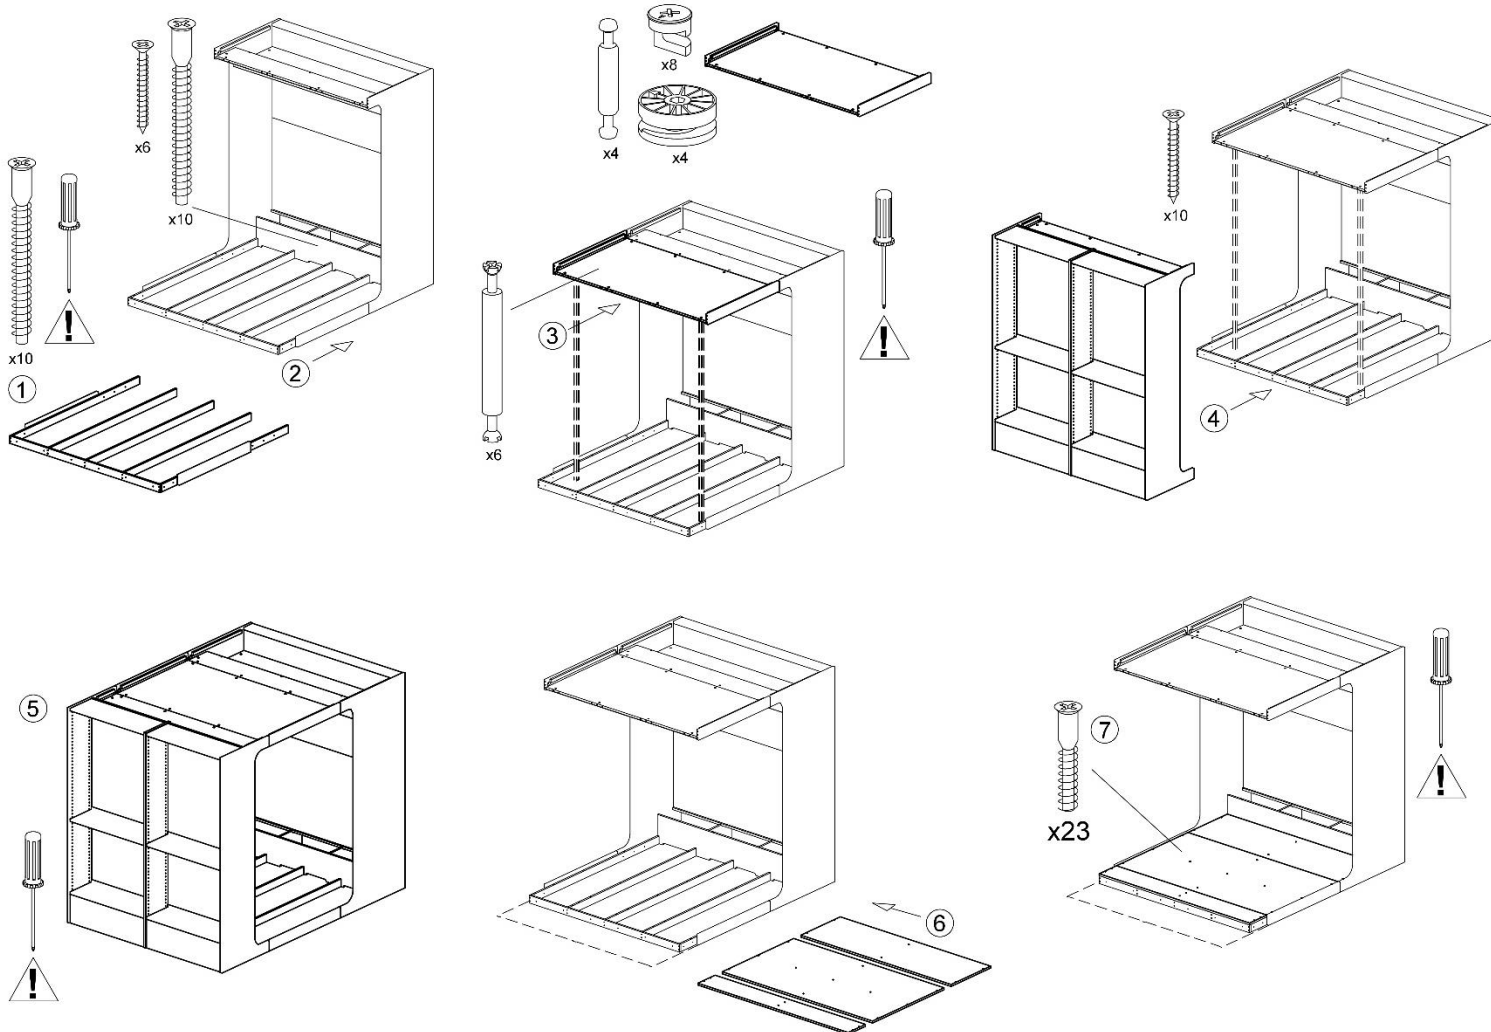

WE ARE LIBRARY PEOPLE®

Cocoon Kids-Lounge

Module KS & C onto module MSV and KDW - assembly instruction