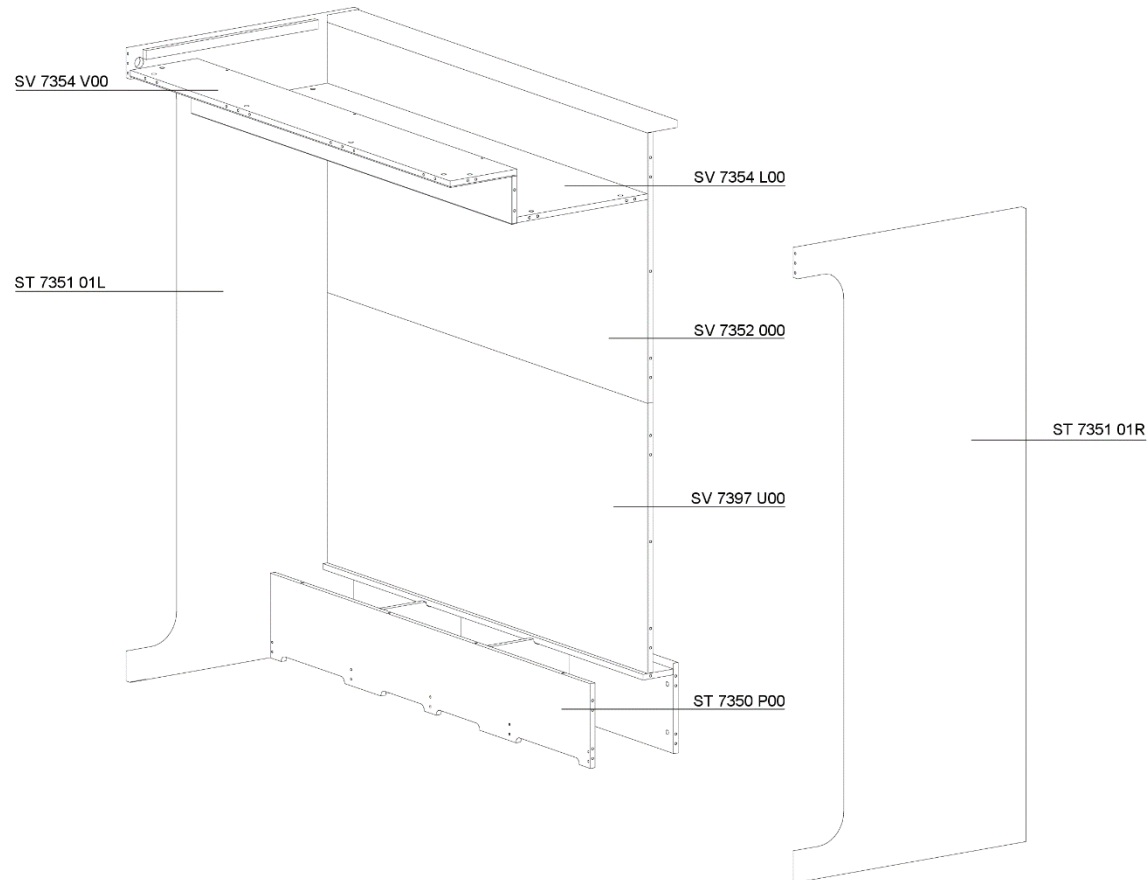

WE ARE LIBRARY PEOPLE®

Cocoon Kids-Lounge L & XL

Module KDW - assembled