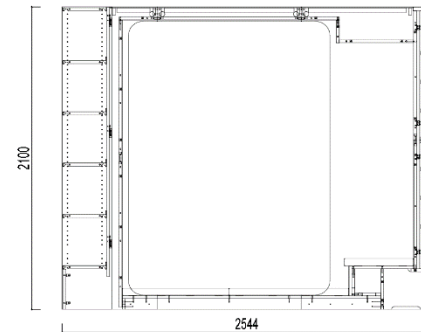

Cocoon Kids Lounge => H 2100 mm

Cocoon Kids Lounge => D 1815 mm

Cocoon Kids-Lounge L => L 904 mm + 1000 mm + 640 mm = 2544 mm

Cocoon Kids-Lounge XL => L 904 mm + 1000 mm + 904 mm = 2808 mm

Weight

Cocoon Kids-Lounge L => ca. 440 kg (+-)

Cocoon Kids-Lounge XL => ca. 475 kg (+-)

M² for complete Media-Lounge

Cocoon Kids-Lounge L Approx. 4,6 m²

Cocoon Kids-Lounge XL Approx. 5,1 m²

WE ARE LIBRARY PEOPLE®

Cocoon Kids-Lounge L

Complete lounge

WE ARE LIBRARY PEOPLE®