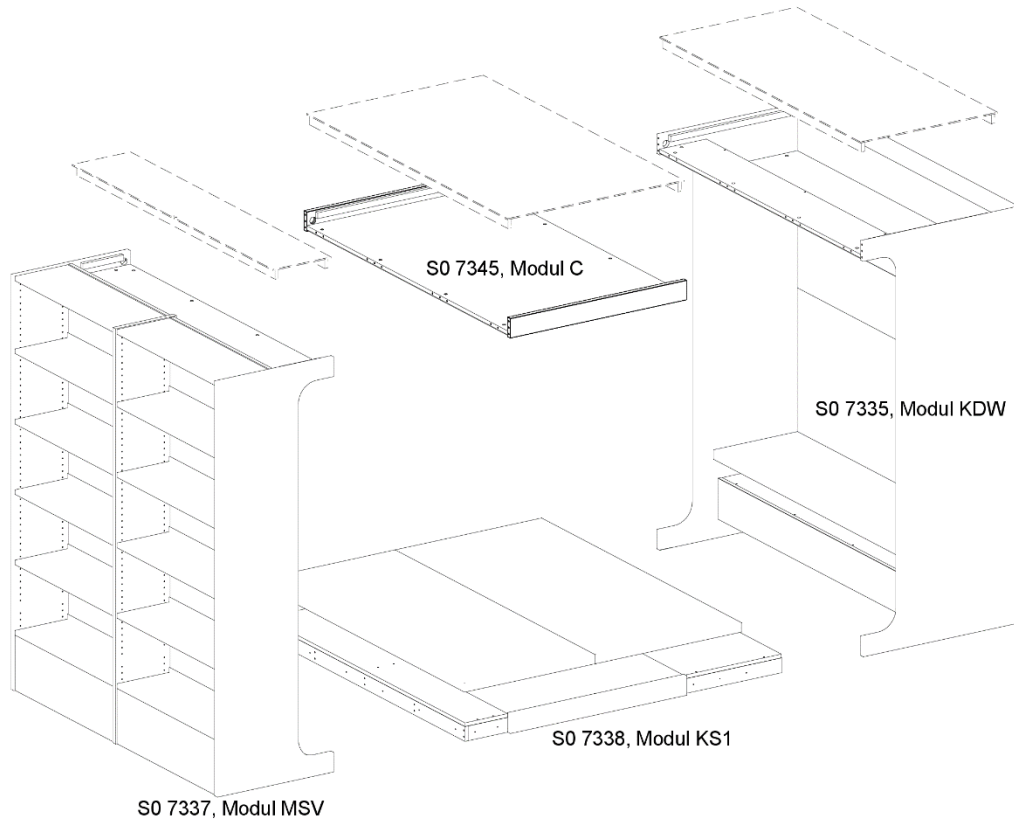

Cocoon Kids Lounge => H 2100 mm

Cocoon Kids Lounge => D 1815 mm

Cocoon Kids-Lounge L => L 904 mm + 1000 mm + 640 mm = 2544 mm

Cocoon Kids-Lounge XL => L 904 mm + 1000 mm + 904 mm = 2808 mm

Weight

Cocoon Kids-Lounge L => ca. 440 kg (+-)

Cocoon Kids-Lounge XL => ca. 475 kg (+-)

M² for complete Media-Lounge

Cocoon Kids-Lounge L Approx. 4,6 m²

Cocoon Kids-Lounge XL Approx. 5,1 m²

WE ARE LIBRARY PEOPLE®

Cocoon Kids-Lounge L

Complete lounge

WE ARE LIBRARY PEOPLE®