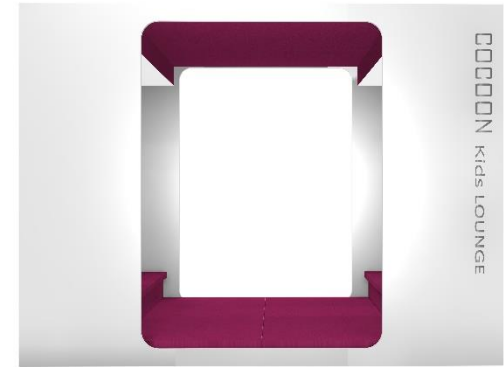

WE ARE LIBRARY PEOPLE®

COCOON Kids - Lounge

Assembly Instructions

WE ARE LIBRARY PEOPLE®

Cocoon Kids-Lounge

Always read assembly instruction

WE ARE LIBRARY PEOPLE®

Cocoon Kids-Lounge

Assembly time

WE ARE LIBRARY PEOPLE®

Cocoon Kids-Lounge

Tools

WE ARE LIBRARY PEOPLE®

Cocoon Kids-Lounge

Dimensions

Measurements

Cocoon Kids Lounge => H 2100 mm

Cocoon Kids Lounge => D 1815 mm

Cocoon Kids-Lounge L => L 904 mm + 1000 mm + 640 mm = 2544 mm

Cocoon Kids-Lounge XL => L 904 mm + 1000 mm + 904 mm = 2808 mm

Weight

Cocoon Kids-Lounge L => ca. 440 kg (+-)