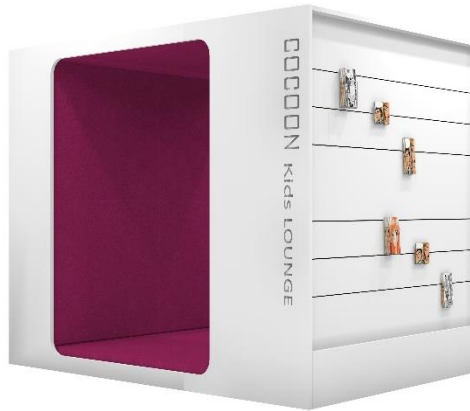

WE ARE LIBRARY PEOPLE®

COCOON Kids - Lounge

Assembly Instructions

WE ARE LIBRARY PEOPLE®

Cocoon Kids-Lounge

Always read assembly instruction

WE ARE LIBRARY PEOPLE®

Cocoon Kids-Lounge

Assembly time

WE ARE LIBRARY PEOPLE®

Cocoon Kids-Lounge

Tools

WE ARE LIBRARY PEOPLE®

Cocoon Kids-Lounge

Dimensions

Measurements

Cocoon Kids Lounge => H 2100 mm

Cocoon Kids Lounge => D 1815 mm

Cocoon Kids-Lounge L => L 904 mm + 1000 mm + 640 mm = 2544 mm

Cocoon Kids-Lounge XL => L 904 mm + 1000 mm + 904 mm = 2808 mm

Weight

Cocoon Kids-Lounge L => ca. 440 kg (+-)