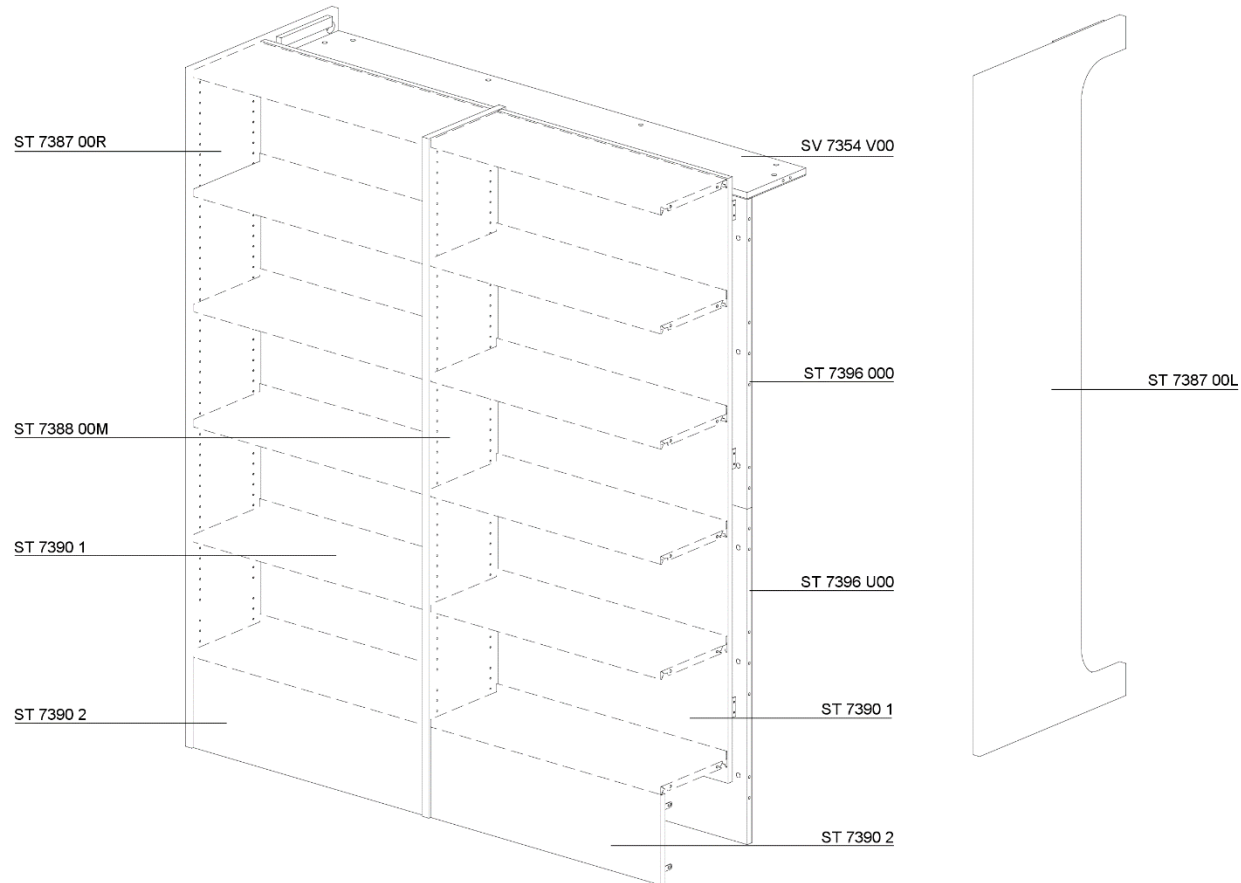

WE ARE LIBRARY PEOPLE®

Cocoon Kids-Lounge L

Module MSV - assembled