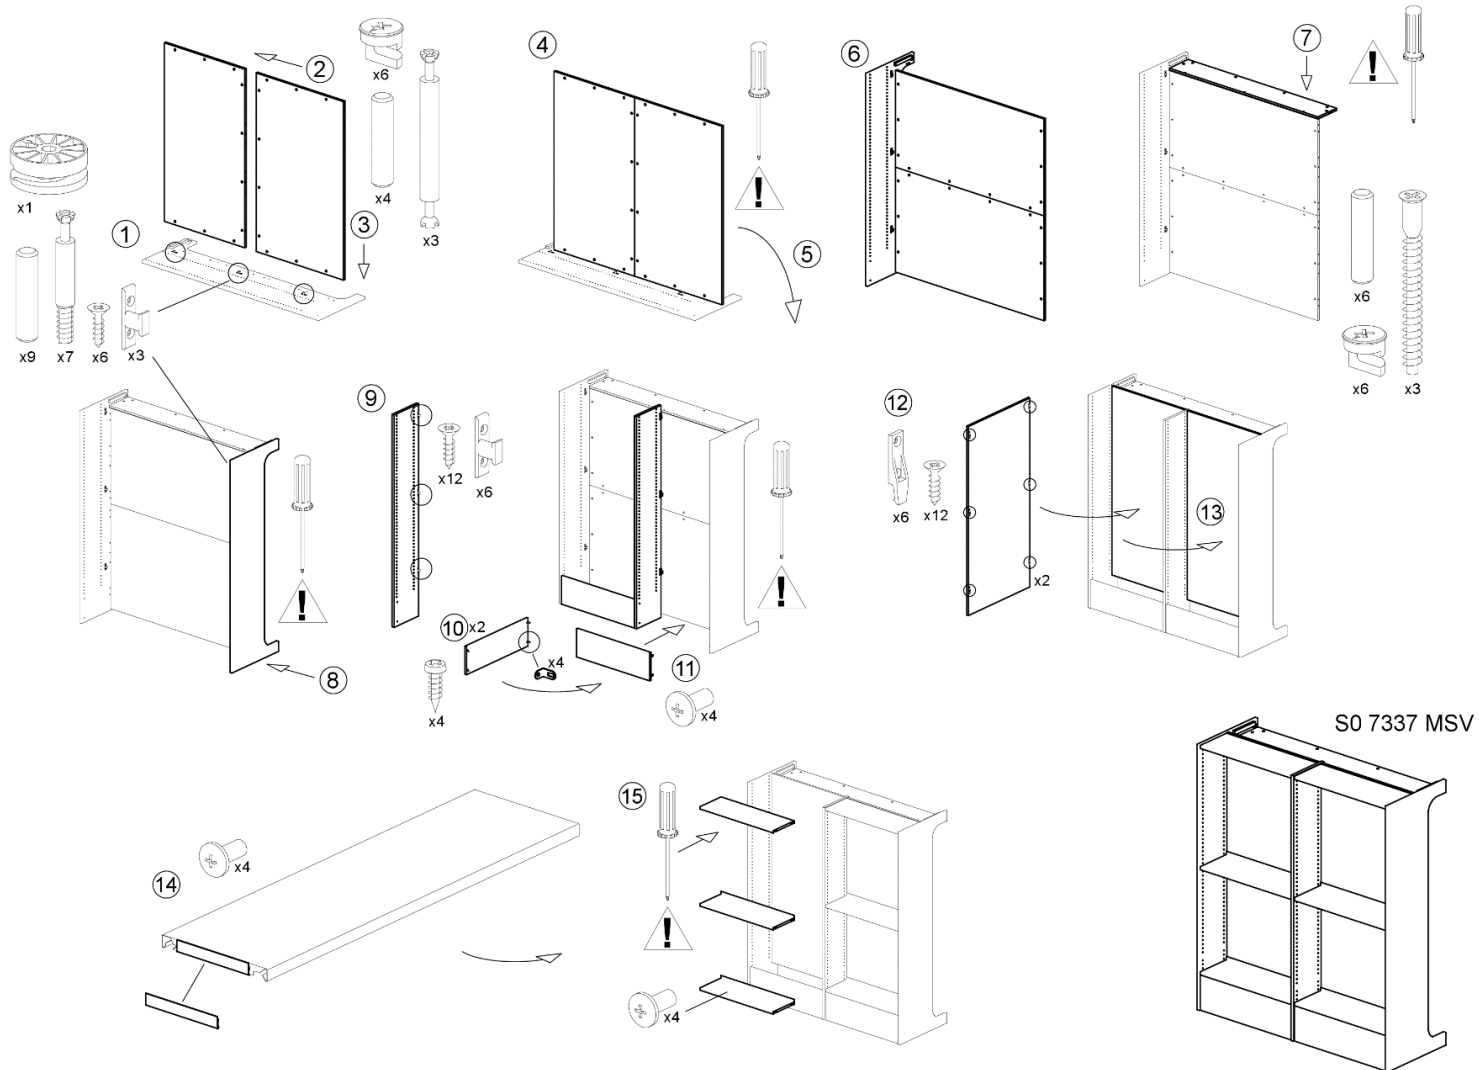

WE ARE LIBRARY PEOPLE®

Cocoon Kids-Lounge

Module MSV - assembly instruction