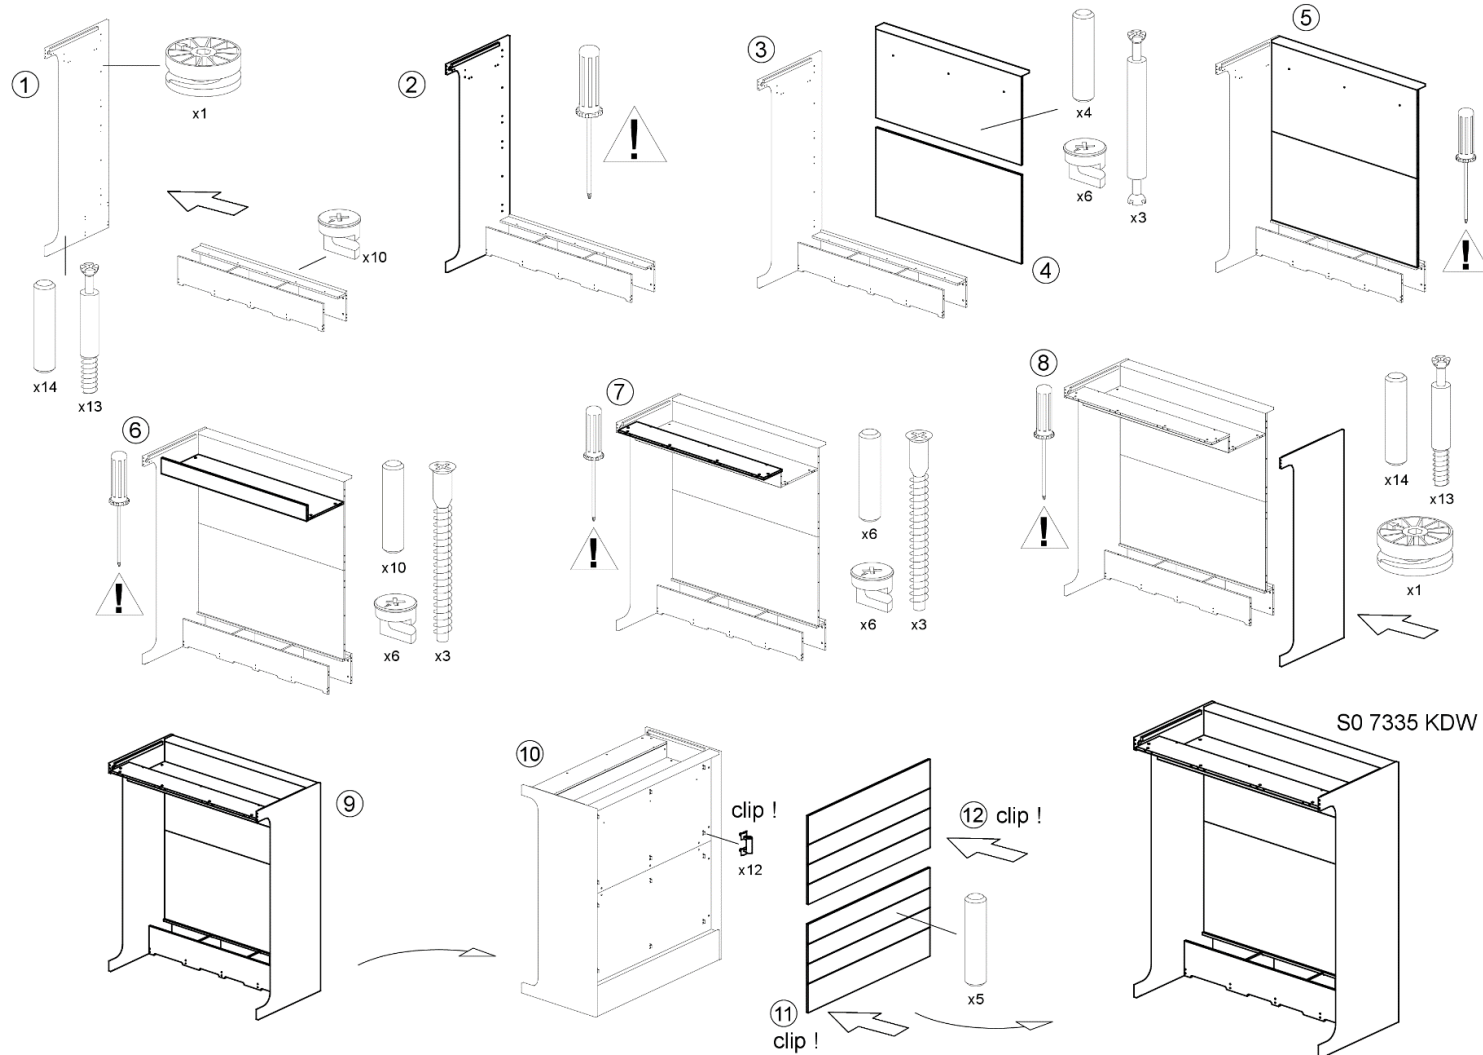

WE ARE LIBRARY PEOPLE®

Cocoon Kids-Lounge

Module KDW - assembly instruction