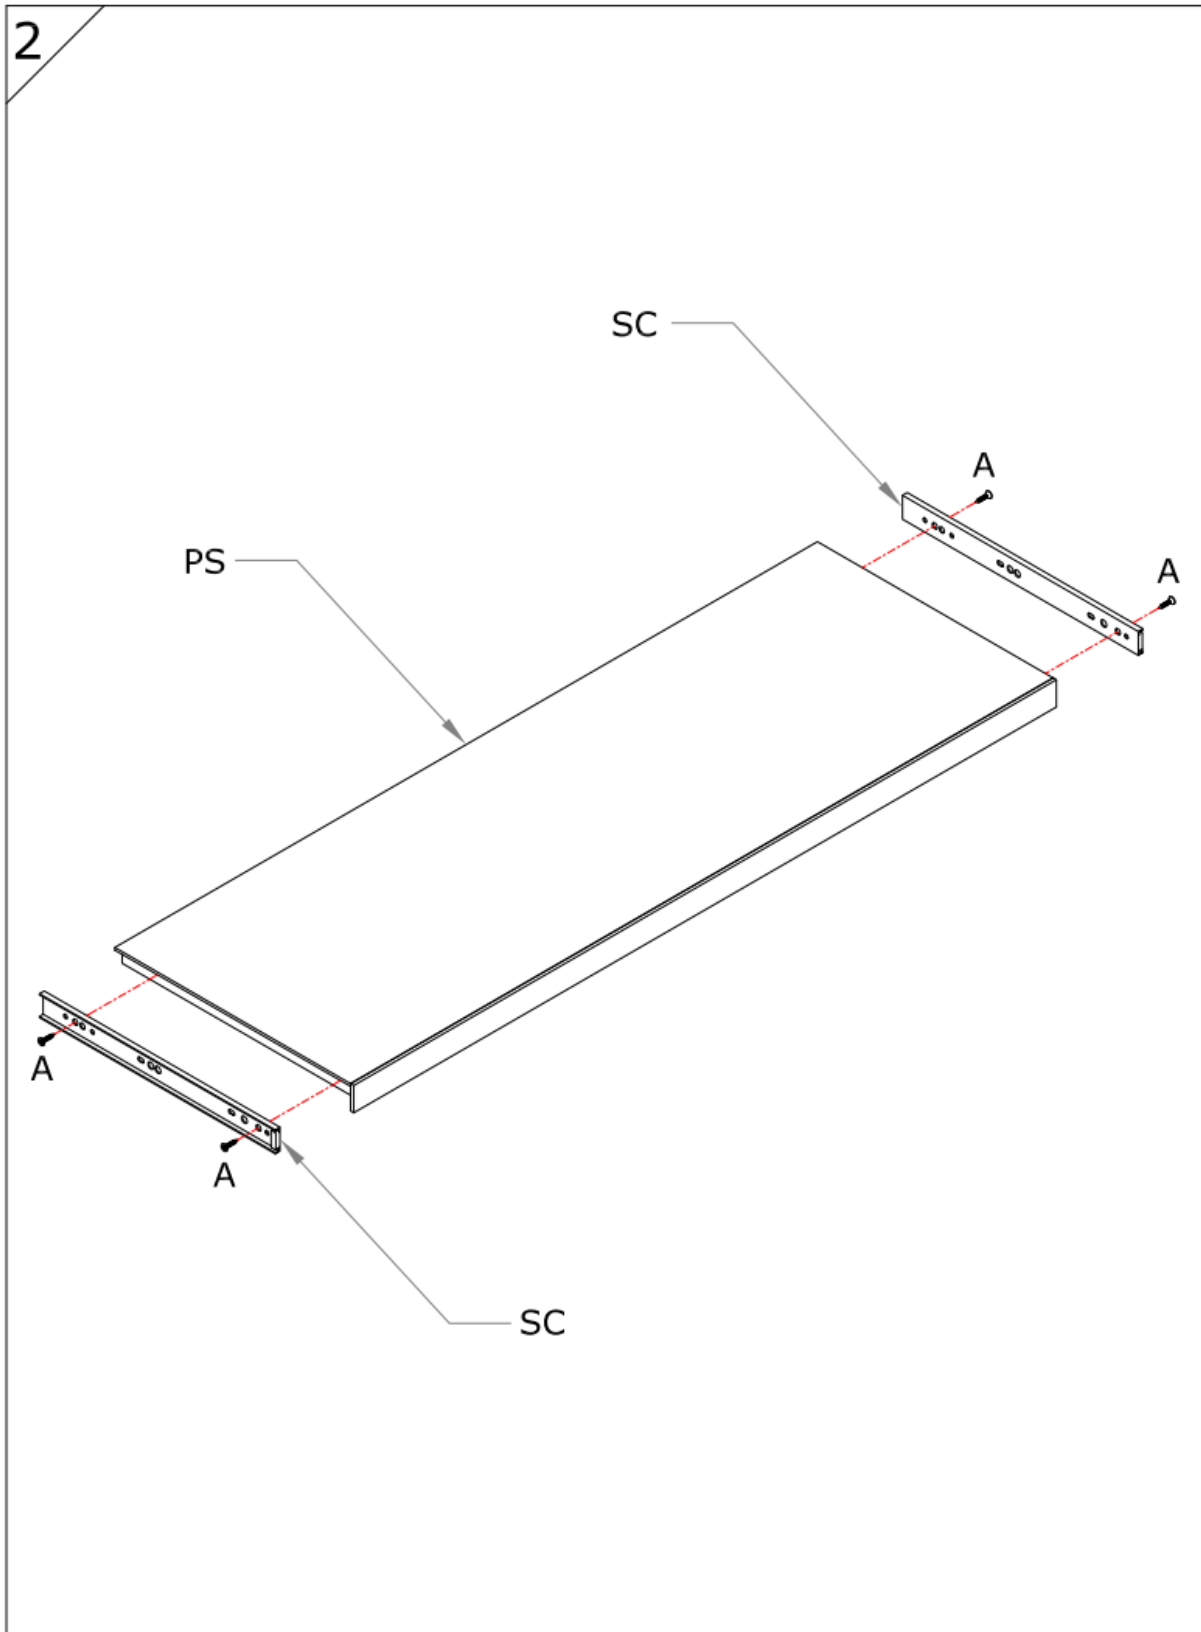

Assembly Guide

Monteringsvejledning

Softline/Slimline wood pull-out shelf

Assembly Guide

Assembly guide for Softline/Slimline wood pull-out shelf

UK: First check the contents to make sure that nothing is missing. Sort out the screws and fittings as shown. Assemble your furniture step by step, as shown in the illustrations.

DK: Kontrollér først indholdet. Sortér skruer og beslag som anvisningen viser. Montér i nummerorden og som illustrationen viser.

Assembly Guide

Assembly guide for Softline/Slimline wood pull-out shelf

Assembly Guide