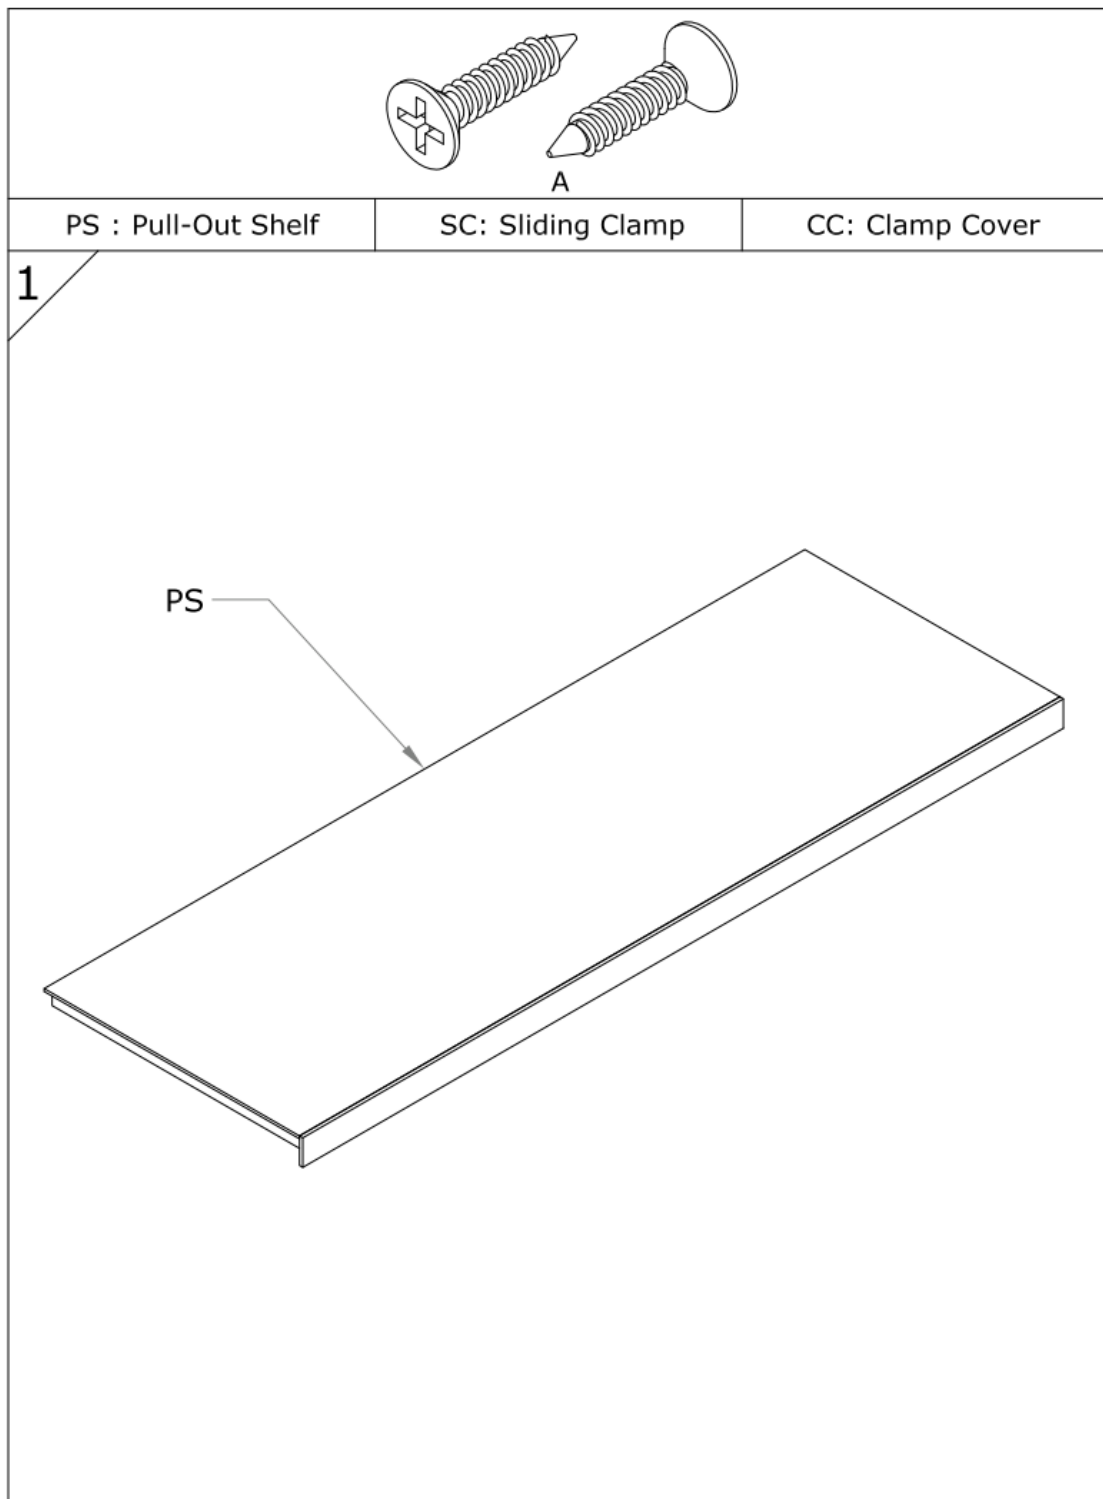

Assembly Guide

Monteringsvejledning

Softline/Slimline wood pull-out shelf

Assembly Guide

Assembly guide for Softline/Slimline wood pull-out shelf

UK: First check the contents to make sure that nothing is missing. Sort out the screws and fittings as shown. Assemble your furniture step by step, as shown in the illustrations.

DK: Kontrollér først indholdet. Sortér skruer og beslag som anvisningen viser. Montér i nummerorden og som illustrationen viser.

Assembly Guide

Assembly guide for Softline/Slimline wood pull-out shelf

Assembly Guide