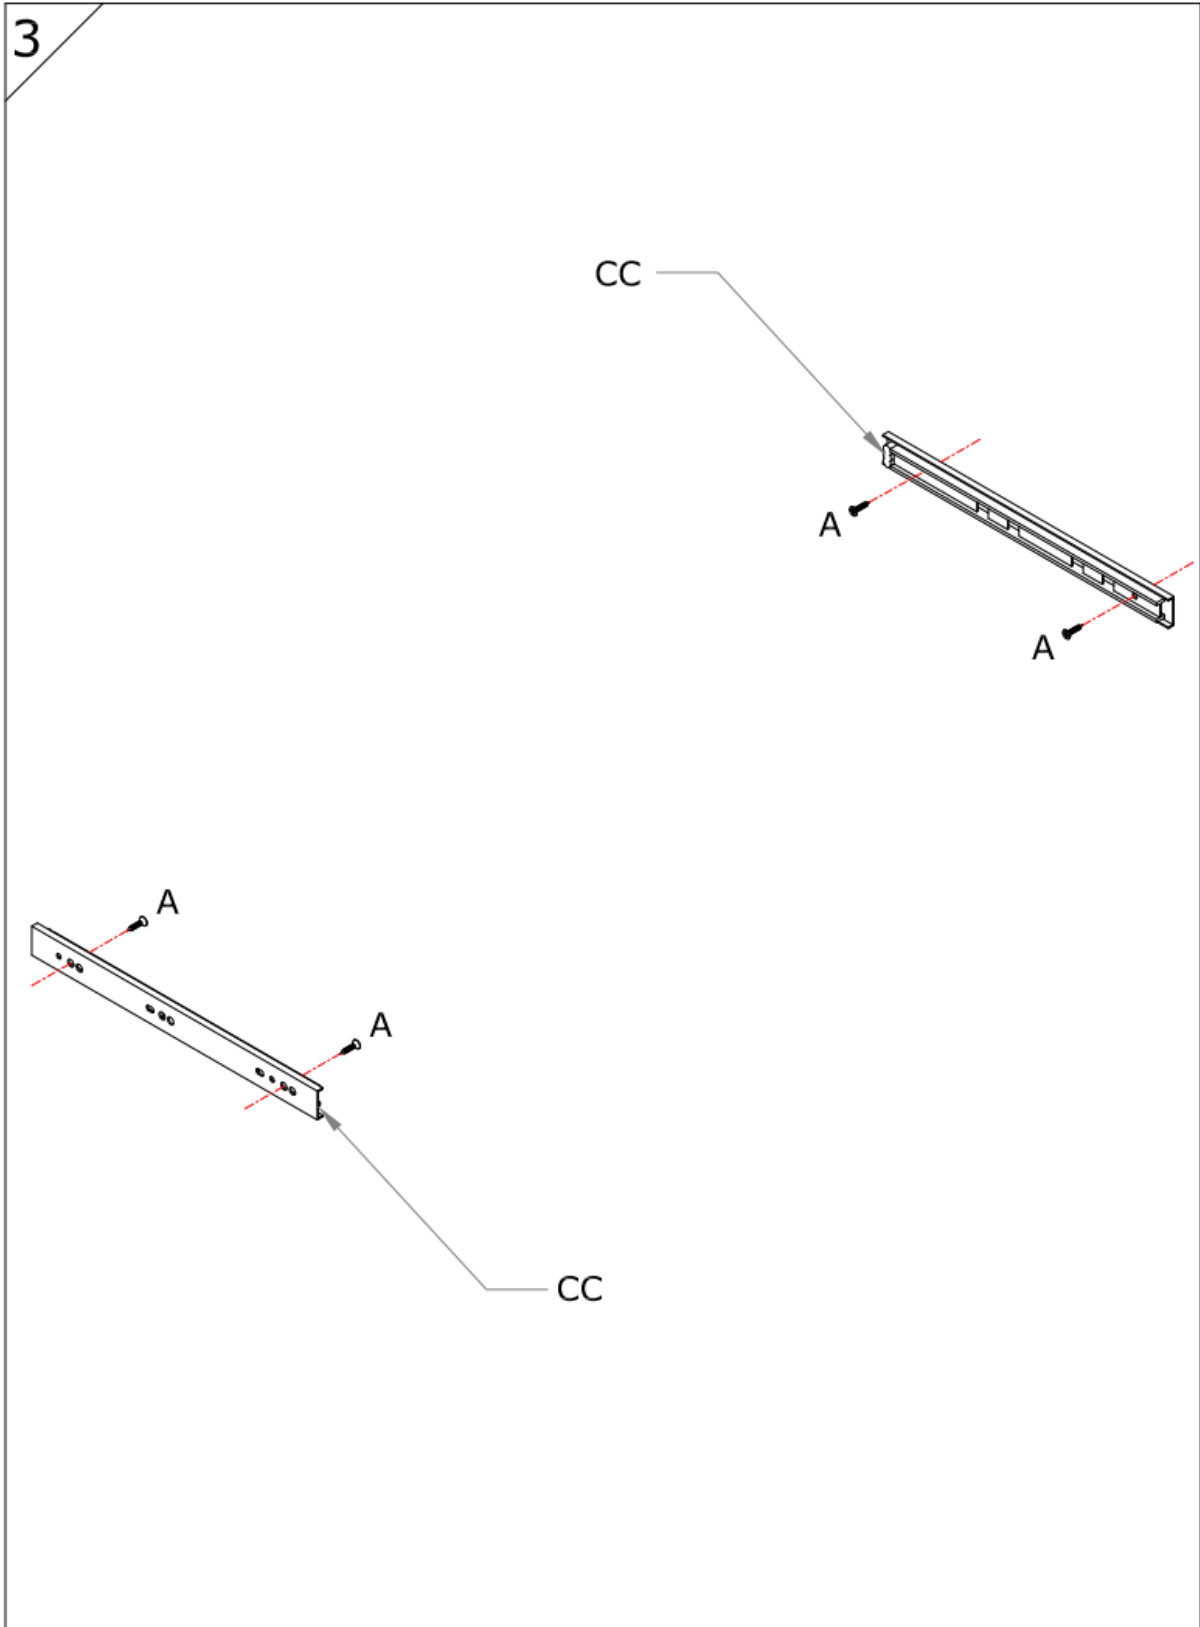

Assembly Guide

Assembly guide for Softline/Slimline wood pull-out shelf