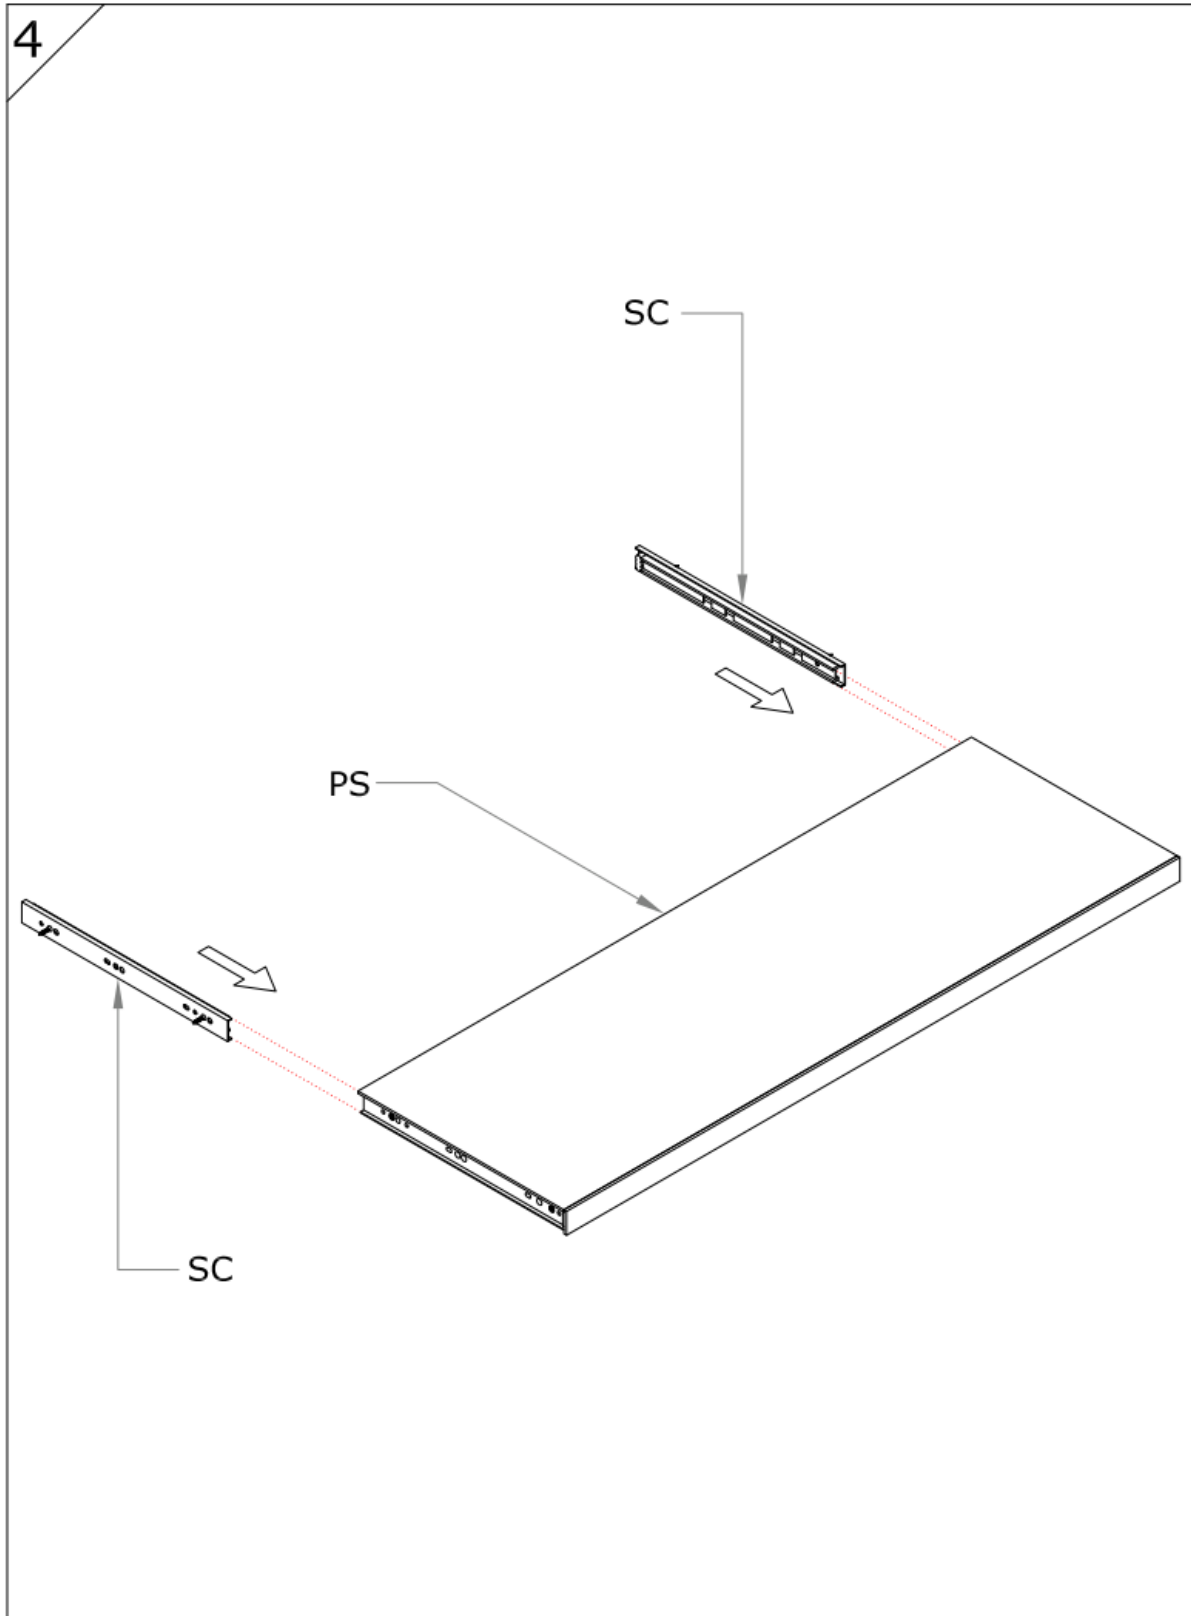

Assembly Guide

Assembly guide for Softline/Slimline wood pull-out shelf